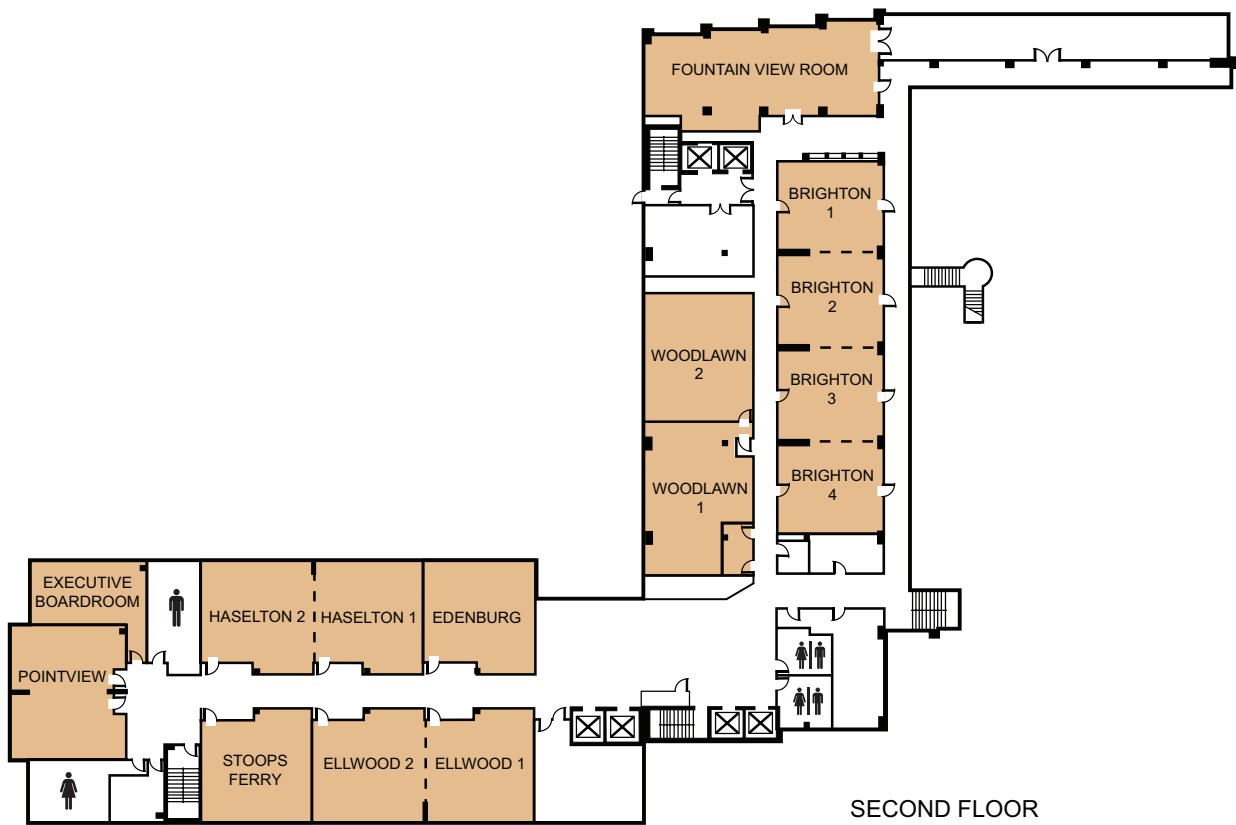

Sheraton Station Square Hotel

300 W Station Square Dr • Pittsburgh, Pennsylvania 15219 • United States
Phone (412) 261-2000 • Fax (412) 261-2932