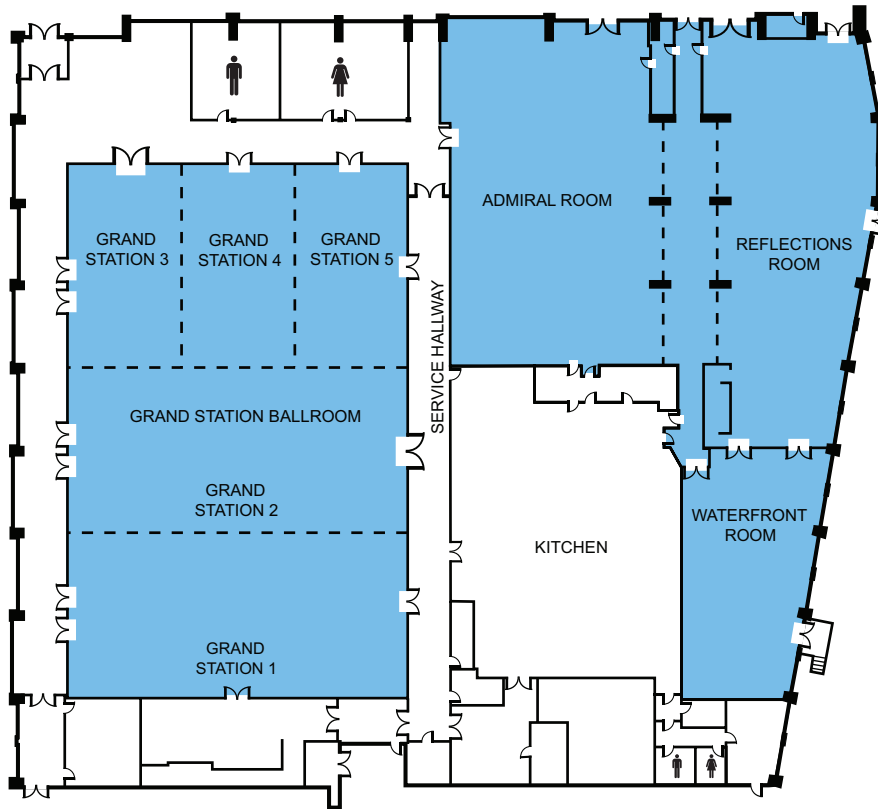

Sheraton Station Square Hotel

300 W Station Square Dr • Pittsburgh, Pennsylvania 15219 • United States
Phone (412) 261-2000 • Fax (412) 261-2932

FIRST FLOOR