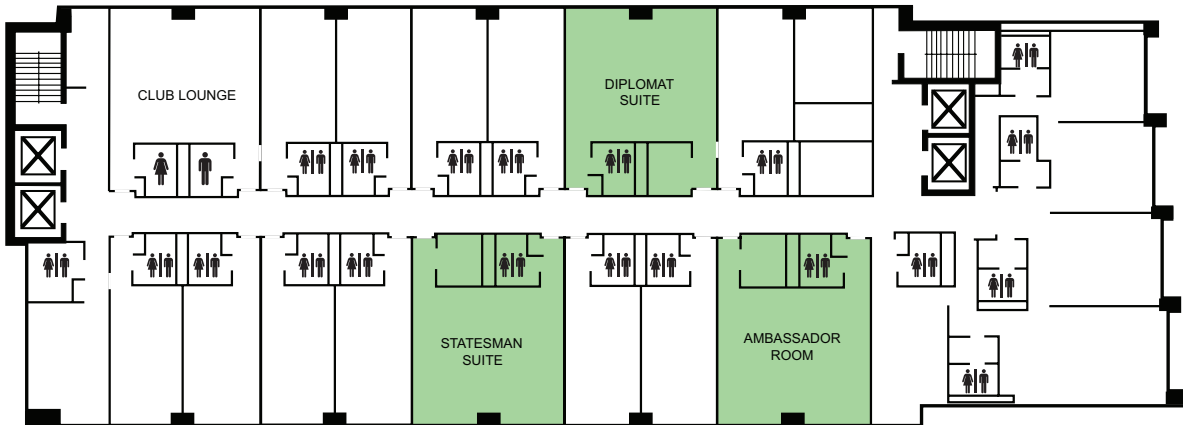

# Sheraton Station Square Hotel

300 W Station Square Dr • Pittsburgh, Pennsylvania 15219 • United States  
Phone (412) 261-2000 • Fax (412) 261-2932

CONCIERGE FLOOR